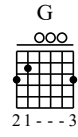

The Sting Theme

Transcribed by David Sidi <https://www.guitarart.co.il/chords>

Music by Scott Joplin

♩ = 170

1

C F F/E G C

TAB

0-1 | 1-1-1 | 1-3-4 | 0-1-3 0-0-3 | 1-0-1