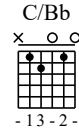

The Sting Theme

Transcribed by David Sidi <https://www.guitarart.co.il/chords>

Music by Scott Joplin

♩ = 170

1

C F F/E G C

TAB

0-1 | 1-1-1 | 1-3-4 | 0-1-3 0-0-3 | 1-0-1